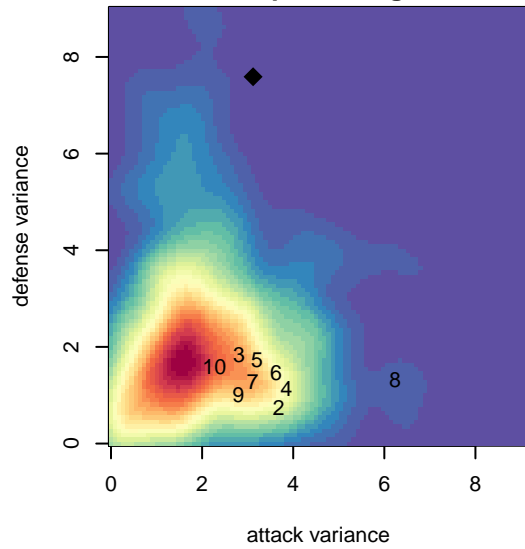

Endeavor SA B04

, WA
 B04 total strength=1080
 attack=3.46 defense=2.02
 fall league = PSPL Copa 1 – East U14
 spr league = Spr PSPL EWA – '04 Copa 1 – E

alt names used:
 Endeavour Soccer Academy Boys '04 Mendoz
 UNITED SC B04 Endeavour
 ENDEAVOUR UNITED ENDEAVOUR BOYS 04

Venues played:
 2017 PSPL Copa 1 – East U14
 2017 Spr PSPL EWA – '04 Copa 1 – East U14
 2017 WA Cup U14 Silver U14

Endeavor SA B04
 Dots are actual minus expected GF (blue circles) and GA (red triangles).
 Blue line is smoothed change in attack strength. Red is smoothed change in defense strength.

**attack and defense variance (black dot)
relative to other teams
and top 10 in region**

**attack and defense rating
relative to others at age
and all opponents in last 13 months**

Performance relative to 13 month average