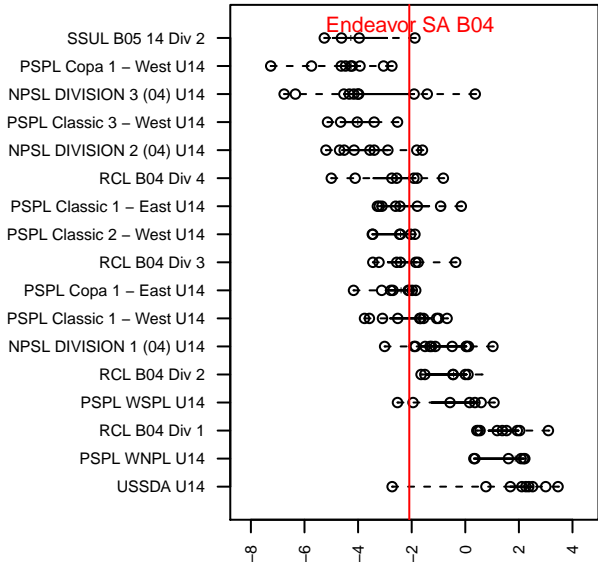

Endeavor SA B04

, WA
 B04 total strength=1080
 attack=3.46 defense=2.02
 fall league = PSPL Copa 1 – East U14
 spr league = Spr PSPL EWA – '04 Copa 1 – E

alt names used:
 Endeavour Soccer Academy Boys '04 Mendoz
 UNITED SC B04 Endeavour
 ENDEAVOUR UNITED ENDEAVOUR BOYS 04

Venues played:
 2017 PSPL Copa 1 – East U14
 2017 Spr PSPL EWA – '04 Copa 1 – East U14
 2017 WA Cup U14 Silver U14

Endeavor SA B04
 Dots are actual minus expected GF (blue circles) and GA (red triangles).
 Blue line is smoothed change in attack strength. Red is smoothed change in defense strength.

**attack and defense variance (black dot)
relative to other teams
and top 10 in region**

**attack and defense rating
relative to others at age
and all opponents in last 13 months**

Performance relative to 13 month average