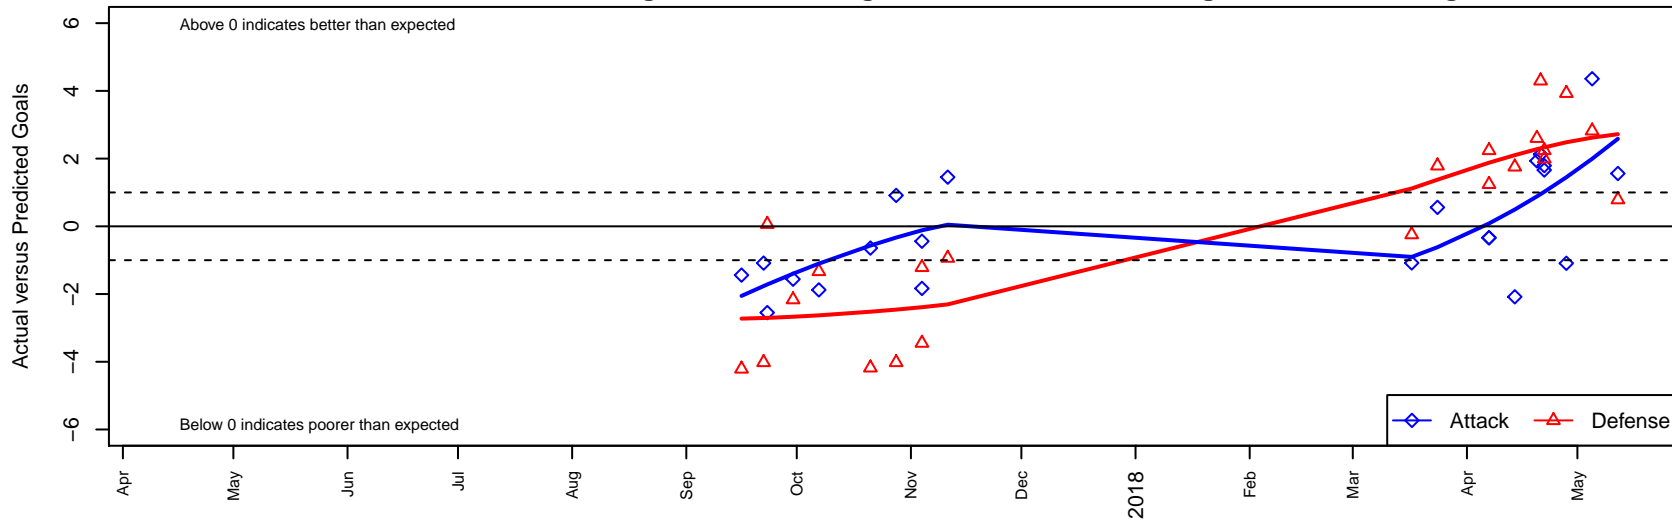

Endeavor SA B04

, WA
 B04 total strength=1080
 attack=3.46 defense=2.02
 fall league = PSPL Copa 1 – East U14
 spr league = Spr PSPL EWA – '04 Copa 1 – E

alt names used:
 Endeavour Soccer Academy Boys '04 Mendoz
 UNITED SC B04 Endeavour
 ENDEAVOUR UNITED ENDEAVOUR BOYS 04

Venues played:
 2017 PSPL Copa 1 – East U14
 2017 Spr PSPL EWA – '04 Copa 1 – East U14
 2017 WA Cup U14 Silver U14

Endeavor SA B04
 Dots are actual minus expected GF (blue circles) and GA (red triangles).
 Blue line is smoothed change in attack strength. Red is smoothed change in defense strength.

**attack and defense variance (black dot)
relative to other teams
and top 10 in region**

**attack and defense rating
relative to others at age
and all opponents in last 13 months**

Performance relative to 13 month average