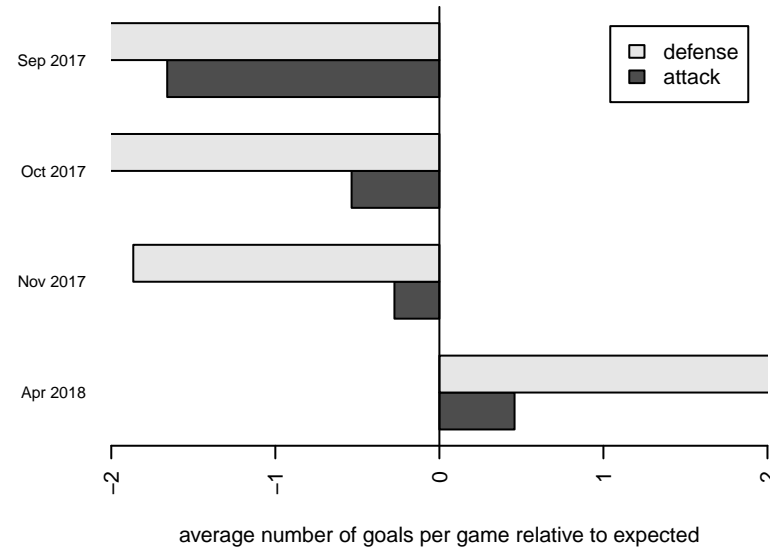

Performance relative to 13 month average